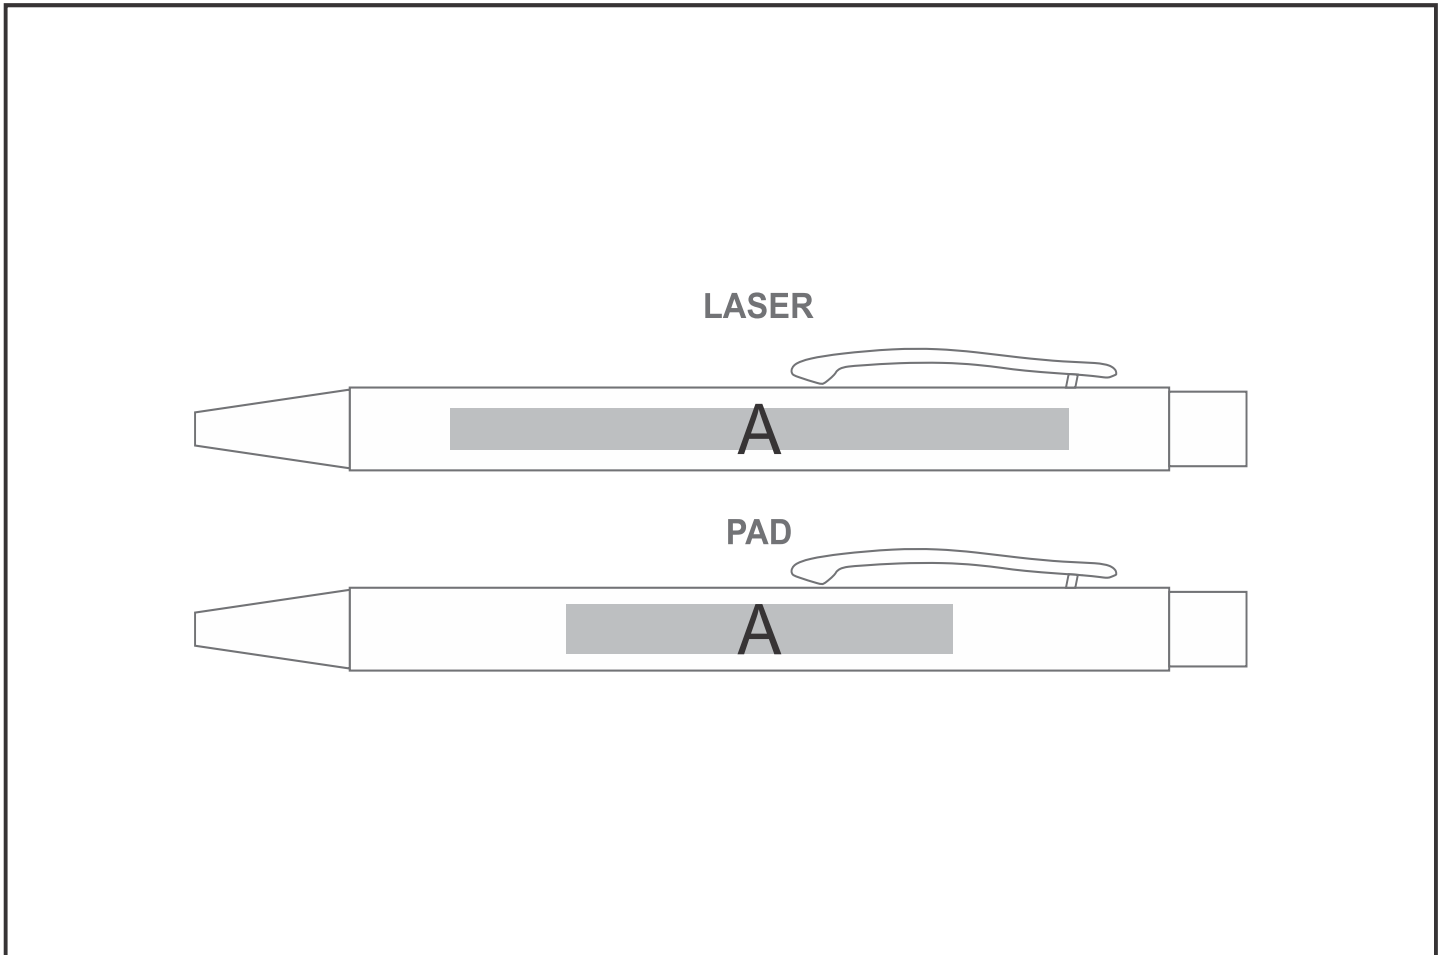

WI-OK-294-B

Okiyo Jona Ball Pen

Also available in
LOGO
24
Check Logo24
guide and t's & c's

Need to know:

- Includes 1-Colour, 1-Position Pad Print (setup fees apply)
- Texture of Item will affect the quality of Print.
- Due to tonal variations in the wood the laser engraving will vary from one item to the next and will likely vary in the same item.
- **Laser colour:** Tonal

Branding Options:

Position	Branding Method (Branding Code)	No. of Colours	Dimension
A	Laser Engraving (LC)	N/A	80mm wide x 5mm high
A	Pad Printing (PA)	4 Colours	55mm wide x 6mm high